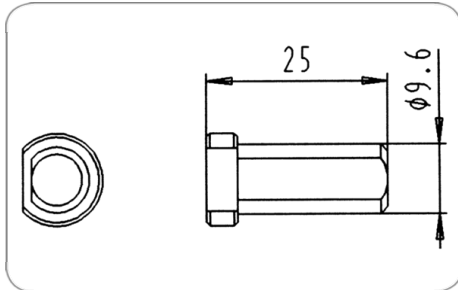

## Stopper bush for 7P/12V (ISO 3732) contact sockets, long

Product group	Crimping Tool
Industry	Cars, Agriculture
No. of poles	7
Voltage [in V]	12
Standard	ISO 3732 - Type S
Suitable for	crimping table (part no. 361045)