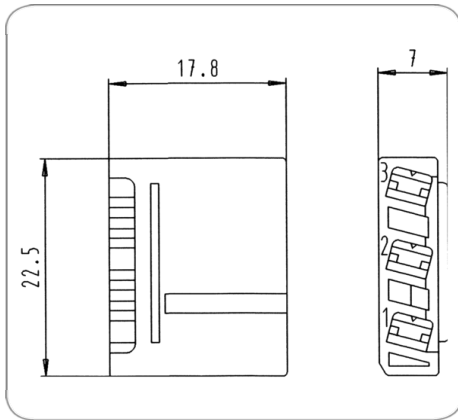

DATAsheet

3P receptacle housing

Art.Nr.
Part. No.

026076

Product group	Accessories, Socket
Industry	Cars, Agriculture
No. of poles	7, 13
Voltage [in V]	12, 24
Standard	ISO 3732 - Type S / ISO 11446 - 24V version / ISO 11446 / ISO 1724 - Type N
Housing color	green
Suitable for	micro switch right