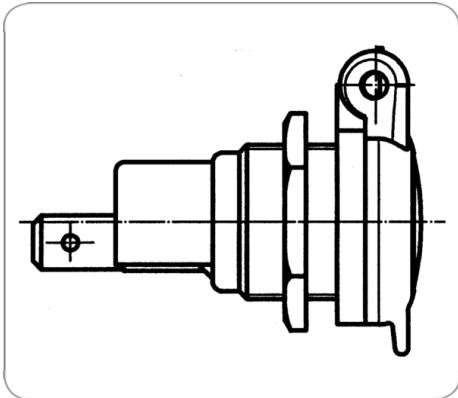

1P/6-24V(16A) (hand lamp-) socket (ISO 4165)

Product group	Socket
Industry	Agriculture
No. of poles	1
Voltage [in V]	6-24
Rated current / permanent load [in A]	16.0
Standard	ISO 4165
Housing material	break-proof metal
Housing color	silver-colored
Cover version	with cover
Cover material	reinforced composite
Cover color	black
Contact termination	plug-in contact
Features of plug-in contacts	flat terminal
Size of plug-in contacts	6.3mm
Protection	IP 20
Product supplement	(hand lamp-)