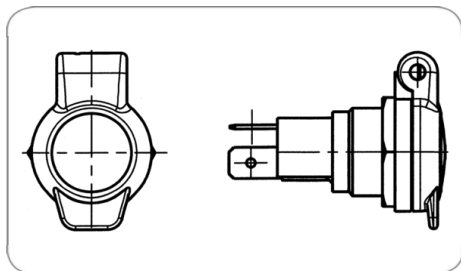

2P/6-24V(16A) (hand lamp-) socket (ISO 4165)

Art.Nr.
Part. No.

151021

Product group	Socket
Industry	Agriculture
No. of poles	2
Voltage [in V]	6-24
Rated current / permanent load [in A]	16.0
Standard	ISO 4165
Content of package	hexagon nut (M18)
Design/Version	unslotted
Housing material	break-proof metal
Housing color	brass-colored
Cover version	with cover
Cover material	reinforced composite
Cover color	black
Contact termination	plug-in contact
Features of plug-in contacts	flat terminal
Size of plug-in contacts	6.3mm
Protection	IP 20
Product supplement	(hand lamp-)