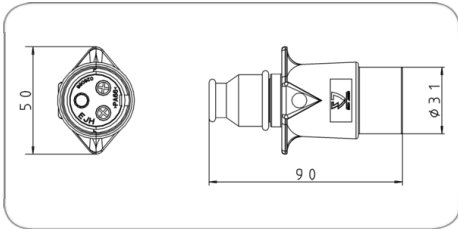

3P/6-24V(16A) plug (without standard)

Product group	Plug
Industry	Agriculture
No. of poles	3
Voltage [in V]	6-24
Rated current / permanent load [in A]	16.0
Standard	without standard
Housing material	reinforced composite
Housing color	black
Contact insert color	black
Cable outlet	grommet
Contact surface	standard (CuZn)
Contact termination	screw contact
Type of seal	grommet

Art.Nr.
Part. No.

251029