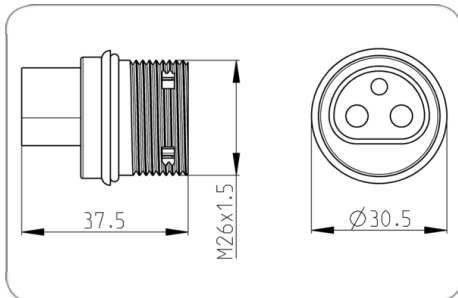

## 3P/6-24V plug housing (DIN 9680)

Product group	Plug, Accessories
Industry	Agriculture
No. of poles	3
Voltage [in V]	6-24
Standard	DIN 9680
Design/Version	3P version

Art.Nr.  
Part. No.

381408