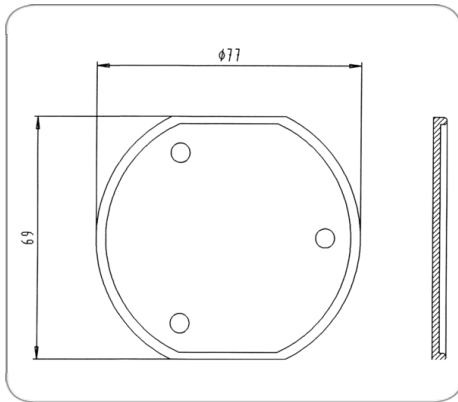

13P/12/24V Seal (ISO 11446 / ISO 11446 - 24V version)

Art.Nr.
Part. No.

035320

Product group	Socket, Accessories, Seal
Industry	Cars, Commercial vehicles
No. of poles	13
Voltage [in V]	12, 24
Standard	ISO 11446 / ISO 11446 - 24V version
Design/Version	flat design
Type of seal	seal
Suitable for	parking socket