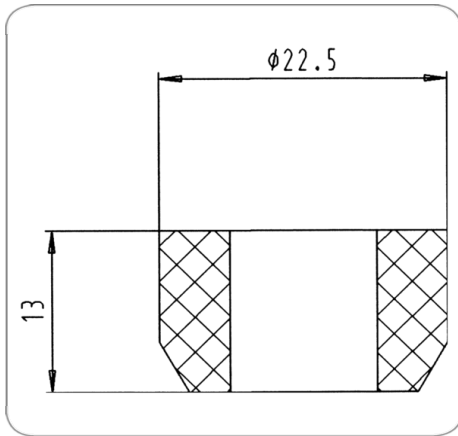

## Seal

Art.Nr.  
Part. No.

035603

Product group	Accessories, Plug, Coupler
Industry	Cars, Commercial vehicles
No. of poles	13
Voltage [in V]	12, 24
Standard	ISO 11446 / ISO 11446 - 24V version
Type of seal	sealing plug
No. of seal outlets	single
For cable diameter	12,50mm - 16,00mm