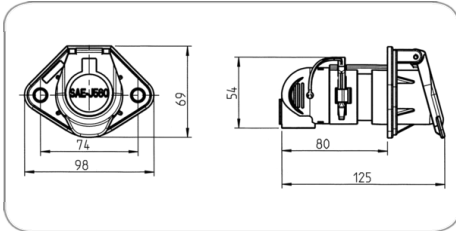

DATAsheet

7P/12V 100% waterproof "JAEGER Expert" socket (SAE J560 - Primary)

Art.Nr.
Part. No.

101390

Product group	Socket
Industry	Commercial vehicles
No. of poles	7
Voltage [in V]	12
Standard	SAE J560 - Primary
Special feature	unmounted
Packaging	PE bag
Content of package	contacts, contact insert, seal, cover cap
Design/Version	with reinforcement bushings
Housing material	reinforced composite
Housing color	black
Cover material	reinforced composite
Cover color	black
Contact insert color	green
Cable outlet	corrugated tube NW17, cable outlet 90°, cable outlet 180°
Contact version	contact pin
Contact surface	nickel (Ni)
Contact termination	crimp contact
Protection	IP X9K, IP X7, IP 54
Temperature resistance [in °C]	-40.0 - 85.0
Product supplement	100% waterproof
Brand	JAEGER Expert