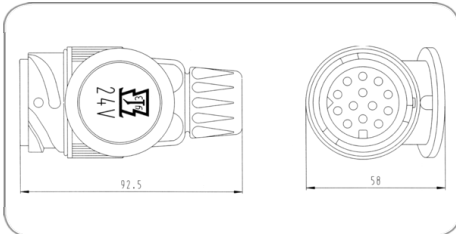

13P/24V plug (ISO 11446 - 24V version)

Product group	Plug
Industry	Commercial vehicles
No. of poles	13
Voltage [in V]	24
Standard	ISO 11446 - 24V version
Special feature	for 13-pin cables
Packaging	PE bag
Content of package	sealing ring
Housing material	reinforced composite
Housing color	black
Contact insert color	white
Cable outlet	cap nut
Contact termination	screw contact
Type of seal	sealing plug
Protection	IP 54
Suitable for	13 core cable

Art.Nr.
Part. No.

231006