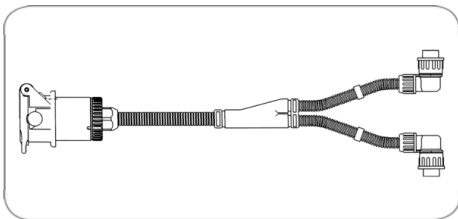

DATAsheet

15P/24V supply cable

Art.Nr.
Part. No.

541083

Product group	Cable
Industry	Commercial vehicles
No. of poles	15, 8
Voltage [in V]	24
Standard	ISO 12098 / DIN 72580
No. of connected plugs	2
No. of connected sockets	1
Housing material	reinforced composite
Housing color	black
Cover material	reinforced composite
Cover color	black
Cable length [in m]	1.0
Wire cross-sectional area	12x 1.5mm ² + 3x 2.5mm ²
Protection	IP 54