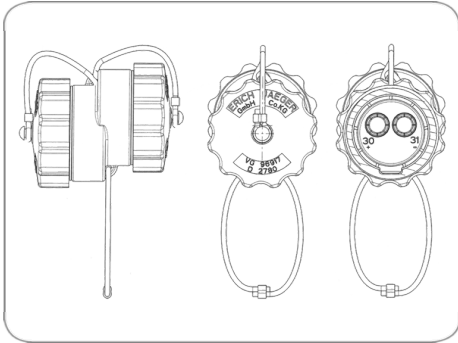

2P/24V(168A) coupler (VG 96917 D001)

Art.Nr.
Part. No.

301108

Product group	Coupler
Industry	Defense vehicles
No. of poles	2
Voltage [in V]	24
Rated current / permanent load [in A]	168.0
Peak current / short-term load [in A]	305.0
Standard	VG 96917
Addition to standard	D001
NATO stock No.	5935-12-328-6768
Packaging	PE bag
Housing material	break-proof metal
Housing color	bronze green (RAL 6031-F9)
Cover version	screw cap
Cover material	proof metal
Cover color	bronze green (RAL 6031-F9)
Contact insert color	black
Contact version	contact sleeve
Contact surface	silver (Ag)
Protection	IP X4,IP X7,IP 54