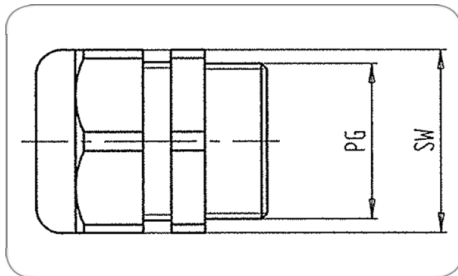

## PG screw connection

Art.Nr.  
Part. No.

035681

Product group	Accessories, Lighting Installation Components, Junction Box
Industry	Agriculture
Housing color	grey
No. of seal outlets	double
For cable diameter	7,00mm - 9,00mm 7,00mm - 9,00mm
Thread size	PG21
Width across flats (AF)	33.0