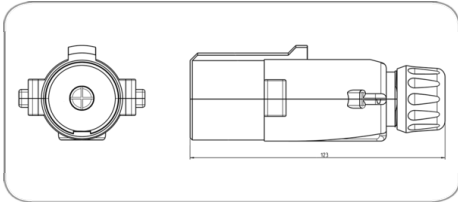

1P/24V(300A) (black, ground) plug (without standard)

Art.Nr.
Part. No.

251282

Product group	Plug
Industry	Commercial vehicles, Agriculture
No. of poles	1
Voltage [in V]	24
Rated current / permanent load [in A]	300.0
Standard	without standard
Housing material	break-proof metal
Housing color	silver-colored
Cable outlet	cap nut
Contact version	contact pin
Contact surface	silver (Ag)
Contact termination	crimp contact
Contact: for max. wire cross section [in mm ²]	35.0
Type of seal	sealing plug
For cable diameter	11,00mm - 14,00mm
Product supplement	(black, ground)