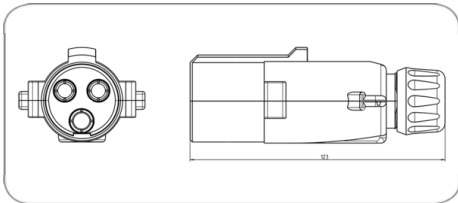

## 3P/24V(25A) plug (without standard)

Art.Nr.  
Part. No.

251280

Product group	Plug
Industry	Agriculture, Commercial vehicles
No. of poles	3
Voltage [in V]	24
Rated current / permanent load [in A]	25.0
Standard	without standard
Housing material	break-proof metal
Housing color	silver-colored
Contact insert color	black
Cable outlet	cap nut
Contact version	contact sleeve
Contact surface	silver (Ag)
Contact termination	screw contact
Contact: for max. wire cross section [in mm <sup>2</sup> ]	6.0
Type of seal	sealing plug
For cable diameter	11,40mm - 14,00mm