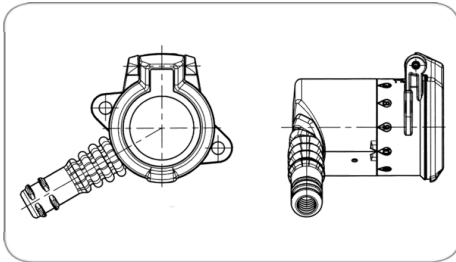

## 13P/12V 100% waterproof "JAEGER Expert" socket (ISO 11446)

Art.Nr.  
Part. No.

121322

Product group	Socket
Industry	Cars
No. of poles	13
Voltage [in V]	12
Standard	ISO 11446
Special feature	built-in socket
Packaging	PE bag
Content of package	seal, contacts, single wire seals, contact insert, cover cap
Design/Version	built-in socket
Housing material	reinforced composite
Housing color	black
Cover material	reinforced composite
Cover color	black
Contact insert color	black
Cable outlet	seal can be positioned in steps of 30°
Contact surface	nickel (Ni)
Contact termination	crimp contact
Type of seal	seal
Protection	IP X9K, IP X7, IP 54
Product supplement	100% waterproof
Brand	JAEGER Expert