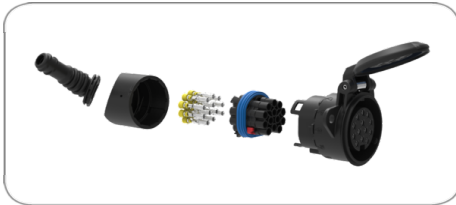

## 13P/12V 100% waterproof "JAEGER Expert" socket (ISO 11446)

Art.Nr.  
Part. No.

121322

Product group	Socket
Industry	Cars
No. of poles	13
Voltage [in V]	12
Standard	ISO 11446
Special feature	built-in socket
Packaging	PE bag
Content of package	seal, contacts, single wire seals, contact insert, cover cap
Design/Version	built-in socket
Housing material	reinforced composite
Housing color	black
Cover material	reinforced composite
Cover color	black
Contact insert color	black
Cable outlet	seal can be positioned in steps of 30°
Contact surface	nickel (Ni)
Contact termination	crimp contact
Type of seal	seal
Protection	IP X9K, IP X7, IP 54
Product supplement	100% waterproof
Brand	JAEGER Expert