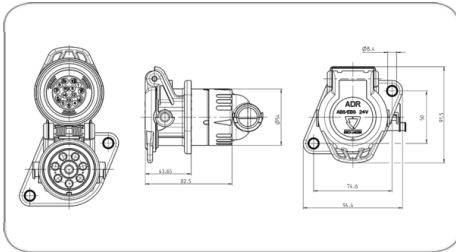

DATAsheet

7P/24V 100% waterproof "JAEGER Expert" socket (ISO 7638-1 ABS / EBS / ADR)

Art.Nr.
Part. No.

141248

Product group	Socket
Industry	Commercial vehicles
Area of application	Towing vehicle
No. of poles	7
Voltage [in V]	24
Standard	ISO 7638-1
Addition to standard	ABS / EBS / ADR
Branding	ERICH JAEGER
Packaging	PE bag
Content of package	contact insert, crimp contact pins, single wire seals, corrugated tube cap for NW13 (90° out), corrugated tube cap for NW13 (180° out)
Design/Version	with reinforcement bushings
Housing material	reinforced composite
Housing color	black
Cover version	with seal
Cover material	reinforced composite
Cover color	black
Contact insert color	black
Cable outlet	corrugated tube NW13, cable outlet 180°, cable outlet 90°
Contact version	contact pin
Contact surface	tin (Sn)
Contact termination	crimp contact
Protection	IP X9K, IP 54
Product supplement	100% waterproof
Brand	JAEGER Expert