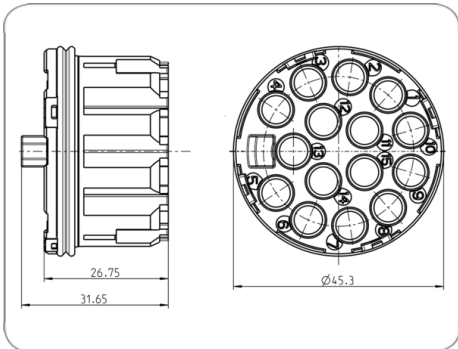

## 15P/24V 100% waterproof "JAEGER Expert" contact insert (ISO 12098)

Product group	Socket, Accessories
Industry	Commercial vehicles
Area of application	Towing vehicle
No. of poles	15
Voltage [in V]	24
Standard	ISO 12098
Contact insert color	black
Product supplement	100% waterproof
Brand	JAEGER Expert