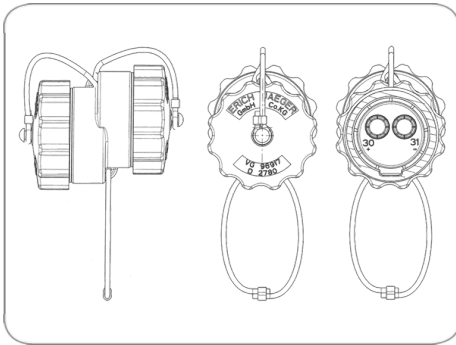

2P/24V(168A) coupler (VG 96917 D001)

Art.Nr.
Part. No.

301151

Product group	Coupler
Industry	Defense vehicles
No. of poles	2
Voltage [in V]	24
Rated current / permanent load [in A]	168.0
Peak current / short-term load [in A]	305.0
Standard	VG 96917
Addition to standard	D001
NATO stock No.	5935-12-328-6768
Packaging	without packaging
Housing material	break-proof metal
Housing color	bronze green (RAL 6031-F9)
Cover version	screw cap
Cover material	proof metal
Cover color	bronze green (RAL 6031-F9)
Contact insert color	black
Contact version	contact sleeve
Contact surface	silver (Ag)
Protection	IP X4, IP X7, IP 54