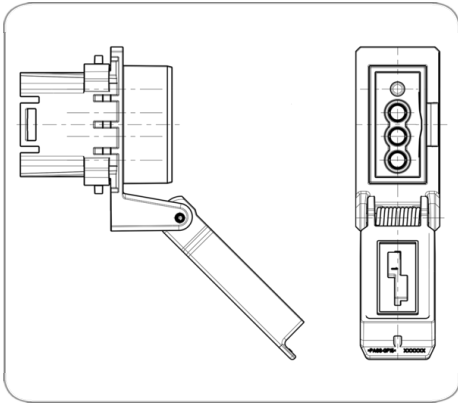

DATAsheet

4P/12V 100% waterproof "JAEGER Expert" socket housing (SAE J1239)

Art.Nr.
Part. No.

383351

Product group	Socket, Accessories
Industry	Cars
No. of poles	4
Voltage [in V]	12
Standard	SAE J1239
Special feature	hinge location right
Branding	ERICH JAEGER
Housing material	reinforced composite
Housing color	black
Cover material	reinforced composite
Cover color	black
Contact insert color	black
Contact surface	nickel (Ni)
Contact termination	crimp contact
Product supplement	100% waterproof
Brand	JAEGER Expert