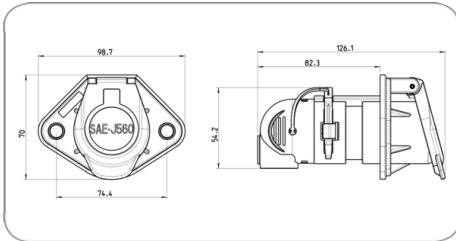

DATAsheet

7P/12V 100% waterproof "JAEGER Expert" socket (SAE J560 - Primary)

Art.Nr.
Part. No.

101379

Product group	Socket
Industry	Commercial vehicles
No. of poles	7
Voltage [in V]	12
Standard	SAE J560 - Primary
Special feature	unmounted
Packaging	PE bag
Content of package	contacts, contact insert, seal, cover cap
Design/Version	with reinforcement bushings
Housing material	reinforced composite
Housing color	black
Cover material	reinforced composite
Cover color	black
Contact insert color	green
Cable outlet	corrugated tube NW17, cable outlet 90°
Contact version	contact pin
Contact surface	nickel (Ni)
Contact termination	crimp contact
Protection	IP X9K, IP X7, IP 54
Temperature resistance [in °C]	-40.0 - 85.0
Product supplement	100% waterproof
Brand	JAEGER Expert