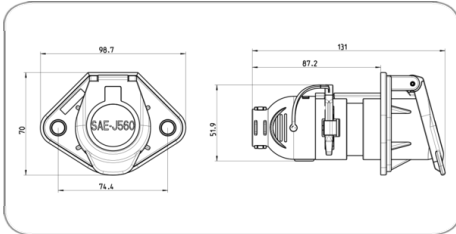

DATAsheet

7P/12V 100% waterproof "JAEGER Expert" socket (SAE J560 - Primary)

Art.Nr.
Part. No.

101380

Product group	Socket
Industry	Commercial vehicles
No. of poles	7
Voltage [in V]	12
Standard	SAE J560 - Primary
Special feature	unmounted
Packaging	PE bag
Content of package	contacts, contact insert, seal, cover cap
Design/Version	with reinforcement bushings
Housing material	reinforced composite
Housing color	black
Cover material	reinforced composite
Cover color	black
Contact insert color	green
Cable outlet	corrugated tube NW17, cable outlet 180°
Contact version	contact pin
Contact surface	nickel (Ni)
Contact termination	crimp contact
Protection	IP X9K, IP X7, IP 54
Temperature resistance [in °C]	-40.0 - 85.0
Product supplement	100% waterproof
Brand	JAEGER Expert